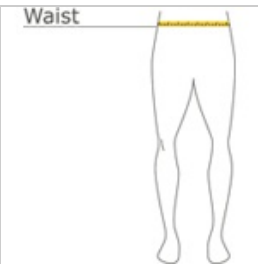

Cozy sweats in our core weight.

- 7.8-ounce, 50/50 cotton/poly fleece
- Air jet yarn for a soft, pill-resistant finish
- Elastic waistband
- No drawcord
- Elastic bottom cuffs

**CARE INSTRUCTIONS**

Machine wash cold, inside out, with like colors.  
Only non-chlorine bleach when needed. Tumble dry medium. Medium-hot iron. Do not iron decoration.

front

back

**HOW TO MEASURE**

**WAIST**  
Measure around the smallest part of the natural waist.

**SIZE CHART**

	XS	S	M	L	XL
Waist	24-26	26-28	28-30	30-32	32-34
Size	4	6/8	10/12	14/16	18/20

**COLOR INFORMATION**