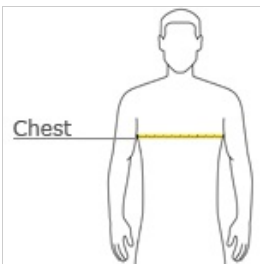

Youth Heavy Cotton™ 100% Cotton T-Shirt. 5000B

- 5.3-ounce, 100% cotton
- 99/1 cotton/poly (Ash)
- 90/10 cotton/poly (Sport Grey)
- 50/50 cotton/poly (Safety Green, Safety Orange, Graphite Heather, Safety Pink, Dark Heather)
- Seamless double-needle 3/4" collar
- Double-needle sleeves and hem
- Taped neck and shoulders
- Tearaway label

front

back

HOW TO MEASURE

CHEST
With arms down at sides, measure around the upper body, under arms and over the fullest part of the chest.

SIZE CHART

	XS	S	M	L	XL
Size	6/8	10/12	14/16	18/20	22/24

COLOR INFORMATION