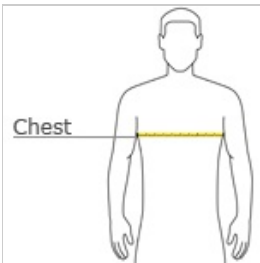

Youth Heavy Blend™ Hooded Sweatshirt. 18500B

- 8-ounce, 50/50 cotton/poly
- Double-needle stitching at waistband and cuffs
- Double-lined hood
- No drawcord at hood
- 1x1 rib knit cuffs and waistband with spandex
- Front pouch pocket

front

back

HOW TO MEASURE

CHEST WIDTH

Measure under the arm and around the fullest part of the chest with arms down, keeping tape horizontal.

SIZE CHART

	XS	S	M	L	XL
Size	6-8	10-12	14-16	18-20	22-24
Chest	30-32	32-34	34-36	36-38	38-40