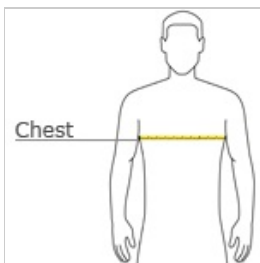

- 5.3-ounce, 100% cotton
- 99/1 cotton/poly (Ash)
- 90/10 cotton/poly (Sport Grey, Antique Cherry Red, Antique Irish Green, Antique Jade Dome, Antique Orange, Antique Sapphire)
- 50/50 cotton/poly (Blackberry, Dark Heather, Heather Military Green, Heather Red, Heathered Sapphire, Lilac, Midnight, Neon Blue, Neon Green, Russet, Sunset, Tweed, Safety Green, Safety Orange, Safety Pink, Graphite Heather)
- Seamless double-needle 7/8" collar
- Double-needle sleeves and hem
- Taped neck and shoulders
- Tearaway label

Due to the nature of 50/50 cotton/poly neon fabrics, special care must be taken throughout the printing process.

front

back

HOW TO MEASURE

CHEST
Measure under the arm and around the fullest part of the chest with arms down, keeping tape horizontal.

SIZE CHART

	S	M	L	XL	2XL	3XL
Chest	34-36	38-40	42-44	46-48	50-52	54-56

COLOR INFORMATION

Antique Cherry Red PMS 7427C	Antique Irish Green PMS 348C	Antique Jade Dome PMS 7715C	Antique Orange PMS 7599C	Antique Sapphire PMS 7706C	Ash* PMS COOL GREY 3 C	Azalea PMS 2045C	Berry PMS 683C	Black PMS 426C	Blackberry PMS 276C	Brown Savana PMS 7531C
Cardinal PMS 1955 C	Carolina Blue PMS 659C	Charcoal PMS COOL GRAY 10C	Cobalt PMS 2746C	Coral Silk PMS 1777C	Corn silk PMS 393C	Daisy PMS 122C	Dark Chocolate PMS 412C	Dark Heather PMS 7545C	Electric Green PMS 361C	Forest PMS 5535C
Garnet PMS 188C	Gold PMS 1235C	Graphite Heather PMS 424C	Gravel PMS COOL GRAY 8C	Heather Military Green PMS 416C	Heather Red PMS 703C	Heather Sapphire PMS 7690C	Heliconia PMS 213C	Ice Grey PMS WARM GRAY 1C	Indigo Blue PMS 5405C	Irish Green PMS 2252C
Kiwi	Light Blue	Light Pink	Lilac	Lime	Maroon	Midnight	Military Green	Mint Green	Natural	Navy