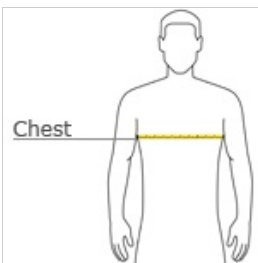

- 3.8-ounce, 100% polyester with PosiCharge technology
- Removable tag for comfort and relabeling
- Set-in sleeves

Given the extreme heat required for sublimation, please consult with your decorator. It is highly recommended to sample test product by color before production.

HOW TO MEASURE

CHEST

Measure under the arm and around the fullest part of the chest with arms down, keeping tape horizontal.

SIZE CHART

	XS	S	M	L	XL	2XL	3XL	4XL
Chest	32-34	35-37	38-40	41-43	44-46	47-49	50-53	54-57