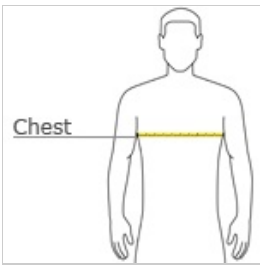

## BELLA+CANVAS® Unisex Sponge Fleece Drop Shoulder Sweatshirt. BC3945

- Retail fit
- Tear-away label
- Dropped shoulders
- Side seamed
- Rib knit cuffs and hem
- 7-ounce, 52/48 Airlume combed and ring spun cotton/poly fleece, 32 singles

### HOW TO MEASURE

#### CHEST WIDTH

Measure under the arm and around the fullest part of the chest with arms down, keeping tape horizontal.