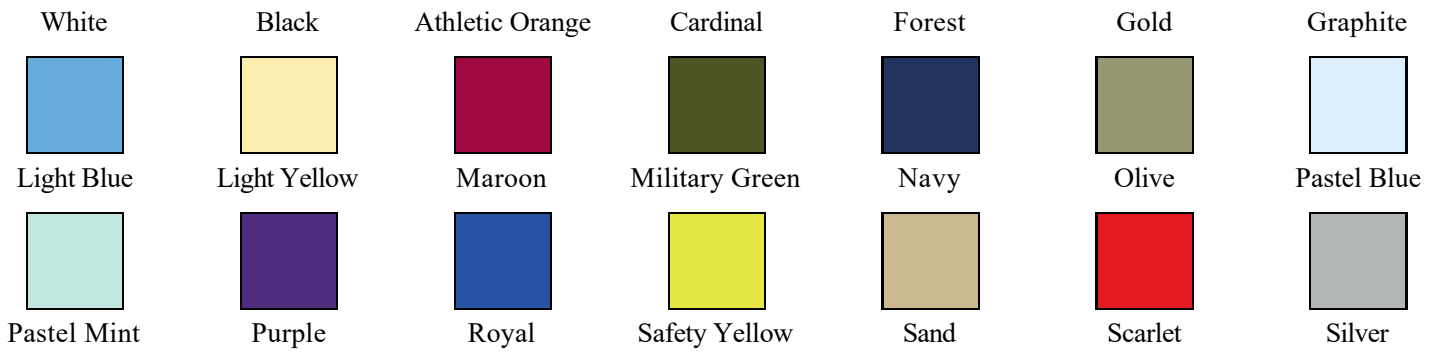

#### Features & Benefits:

- **A4's 5-Star Fabric** - 4oz Micro Poly Interlock
  - Superior moisture wicking for peak performance
  - Ultra-tight knit for better opacity and printability
  - Stain release and odor resistant for easy care
  - Fade and snag resistant for durability
  - 44+ UPF for UV sun protection
- Reinforced shoulder seams
- Double needle cover stitch hem
- Transitioning to tag free neck

#### Colors:

**Specs:**

	<b>S</b>	<b>M</b>	<b>L</b>	<b>XL</b>	<b>2XL</b>	<b>3XL</b>
Chest Width	39	41	44	47	50	53
Length	27.5	28.5	29.5	30.5	31.5	32.5